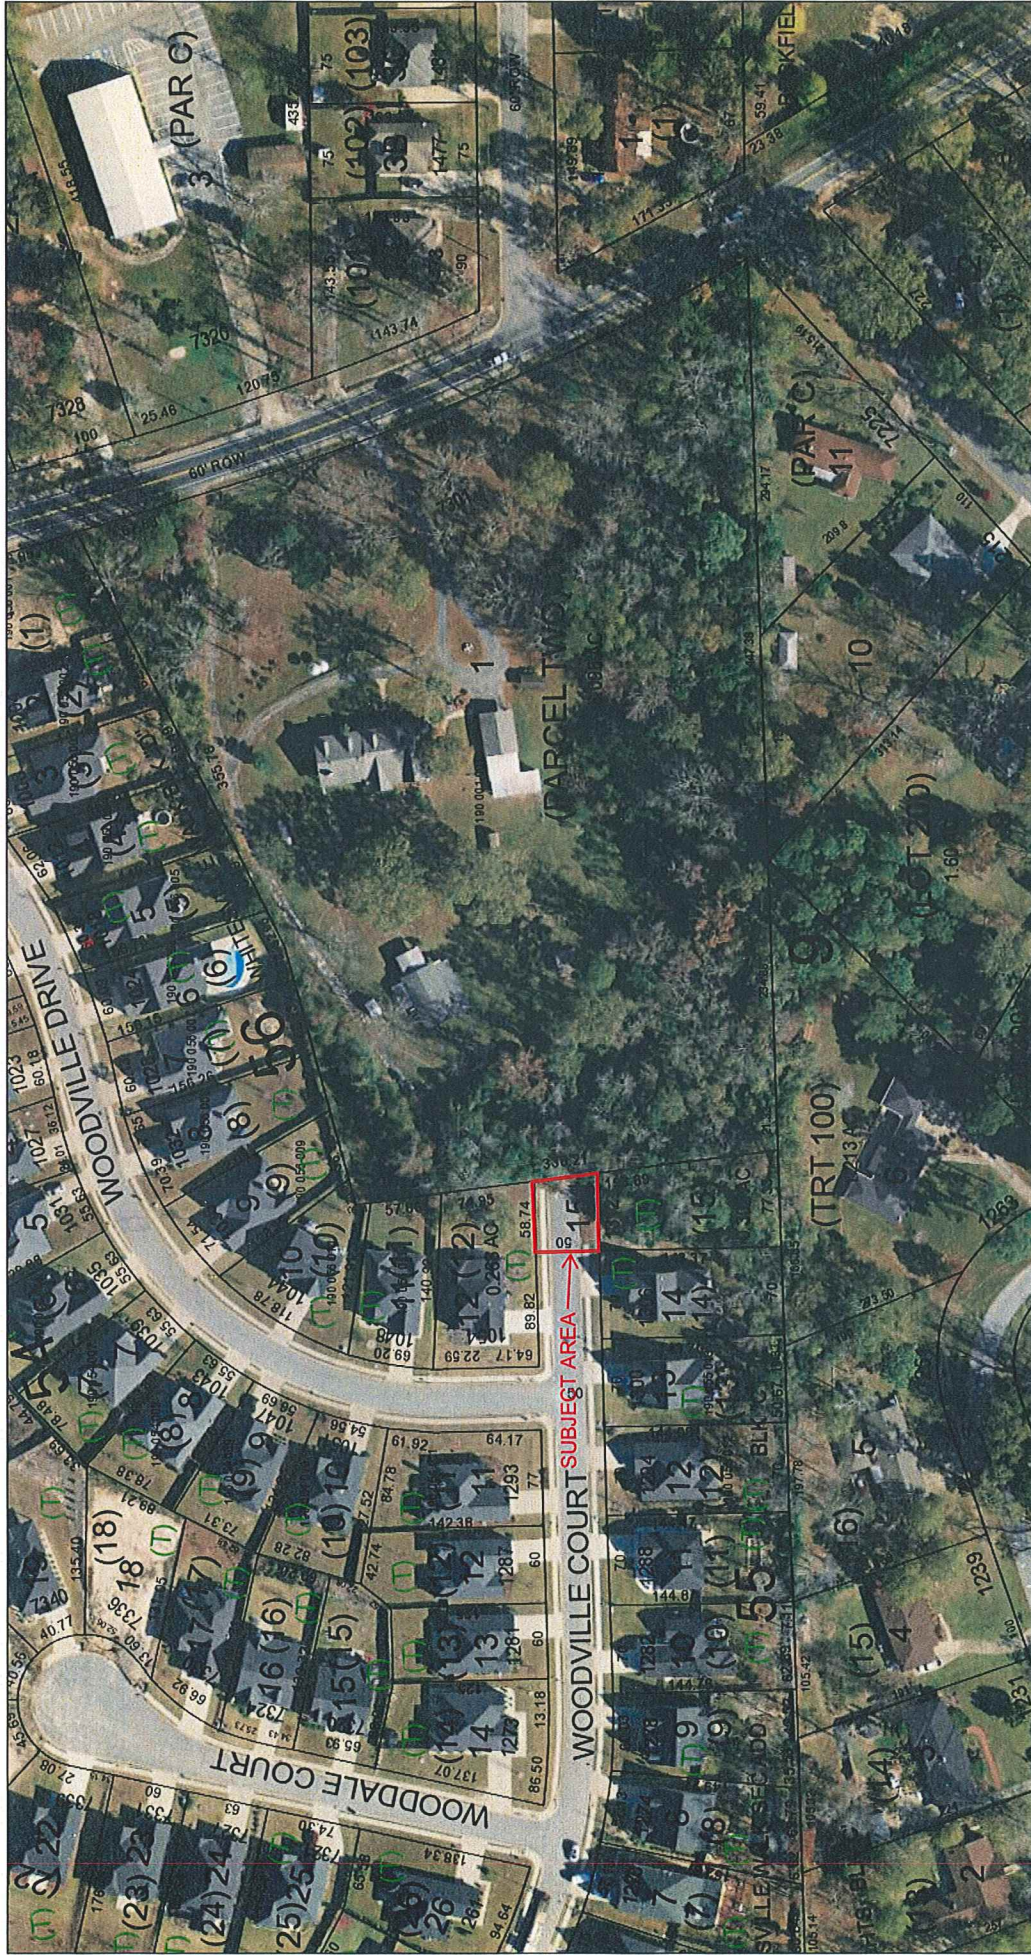

Columbus-Muscogee County Georgia

February 11, 2019

1:1,396

Columbus Consolidated Government

*Whitesville Walk
Maplet of lot 15 Block
Fourth Addition*

This map is graphic representation of public data. Columbus Consolidated Government makes no warranty to the content, accuracy, or completeness of the information contained herein and assumes no liability for any errors.